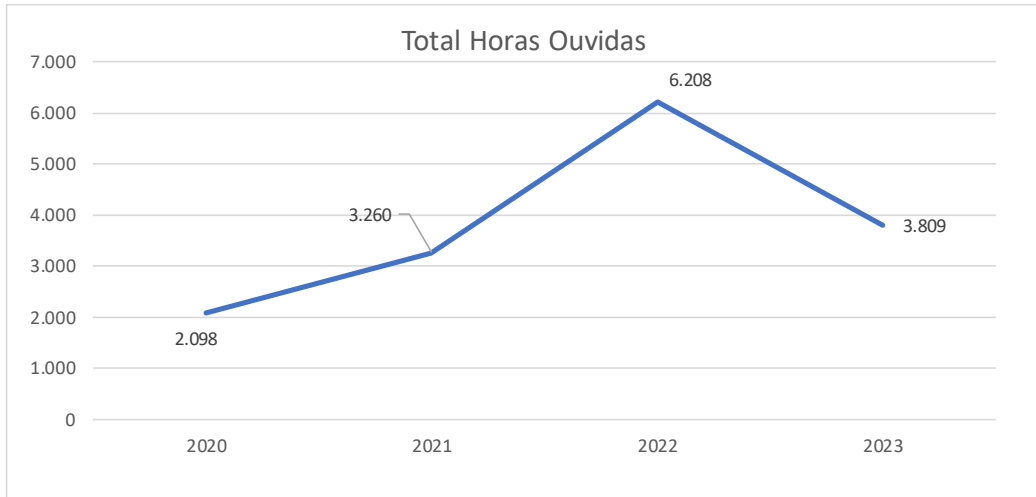

3. Total de Horas Ouvidas por Ano

Ano	2020	2021	2022	2023
Total Horas Ouvidas	2.098	3.260	6.208	3.809